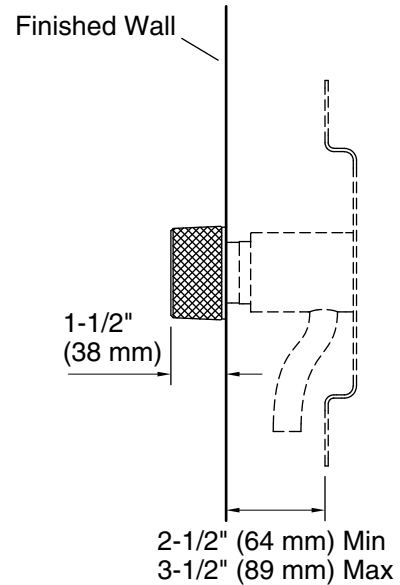

Technical Information

All product dimensions are nominal.

Drain included: No

Drain with overflow: No

Notes

Install this product according to the installation instructions.