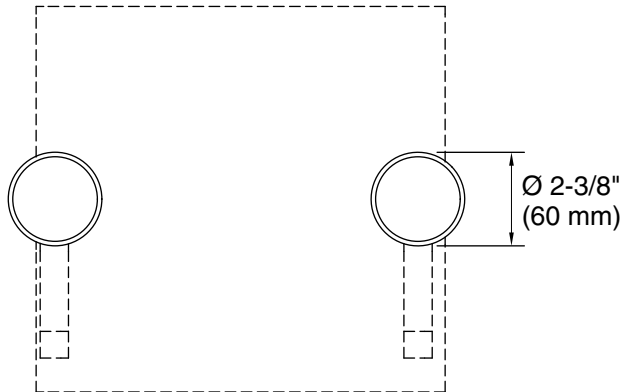

Technical Information

All product dimensions are nominal.

Drain included: No

Drain with overflow: No

Notes

Install this product according to the installation instructions.